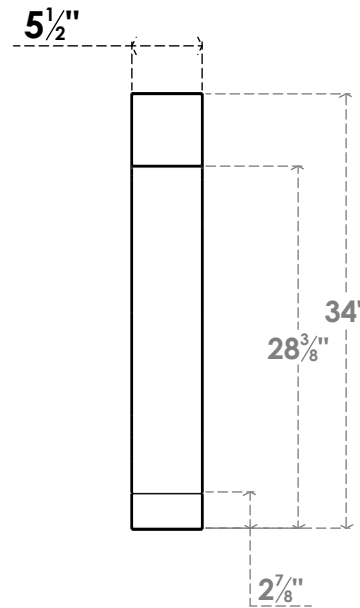

ITEM NUMBER: BRCPC055X28000X34000IMP

5 1/2"W X 28"D X 34"H IMPERIAL ARCHITECTURAL GRADE PVC CLOSED KNEE BRACE

SIDE PROFILE

FRONT PROFILE

ISOMETRIC

EKENA MILLWORK
2300 WEST MAIN ST.
CLARKSVILLE, TX 75426
TOLL FREE: 866-607-0453
WWW.EKENAMILLWORK.COM

NOTES

1. INSTALLATION TO BE COMPLETED IN ACCORDANCE WITH MANUFACTURER'S SPECIFICATIONS.
2. DRAWING MAY NOT BE TO SCALE
3. THIS DRAWING IS INTENDED FOR DESIGN AND PLANNING PURPOSES ONLY.
4. ALL INFORMATION CONTAINED HEREIN WAS CURRENT AT THE TIME OF DEVELOPMENT BUT MUST BE REVIEWED AND APPROVED BY THE PRODUCT MANUFACTURER TO BE CONSIDERED ACCURATE.
5. ARCHITECTURAL GRADE PVC PRODUCTS ARE MADE FROM EXPANDED CELLULAR PVC AND COME NATURALLY WHITE BUT MAY BE PAINTED