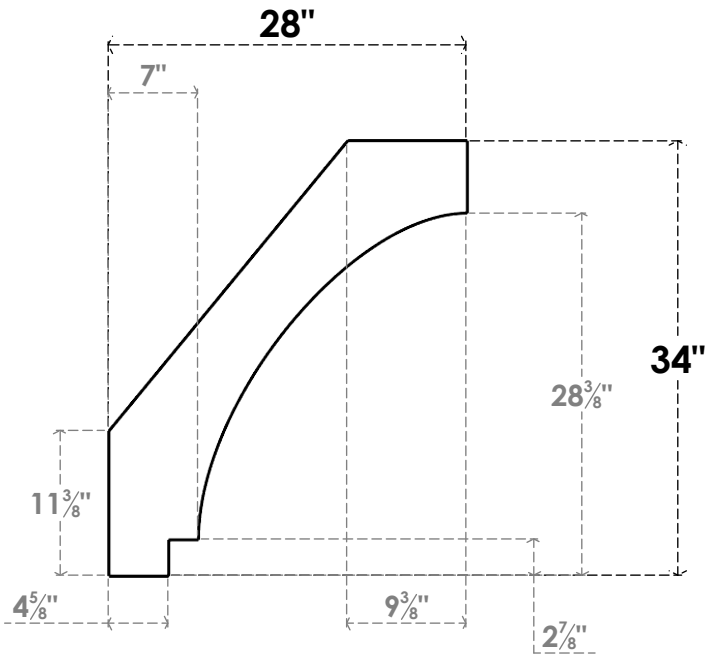

ITEM NUMBER: BRCPC055X28000X34000IMP

5 1/2"W X 28"D X 34"H IMPERIAL ARCHITECTURAL GRADE PVC CLOSED KNEE BRACE

SIDE PROFILE

FRONT PROFILE

ISOMETRIC

EKENA MILLWORK
2300 WEST MAIN ST.
CLARKSVILLE, TX 75426
TOLL FREE: 866-607-0453
WWW.EKENAMILLWORK.COM

NOTES

1. INSTALLATION TO BE COMPLETED IN ACCORDANCE WITH MANUFACTURER'S SPECIFICATIONS.
2. DRAWING MAY NOT BE TO SCALE
3. THIS DRAWING IS INTENDED FOR DESIGN AND PLANNING PURPOSES ONLY.
4. ALL INFORMATION CONTAINED HEREIN WAS CURRENT AT THE TIME OF DEVELOPMENT BUT MUST BE REVIEWED AND APPROVED BY THE PRODUCT MANUFACTURER TO BE CONSIDERED ACCURATE.
5. ARCHITECTURAL GRADE PVC PRODUCTS ARE MADE FROM EXPANDED CELLULAR PVC AND COME NATURALLY WHITE BUT MAY BE PAINTED